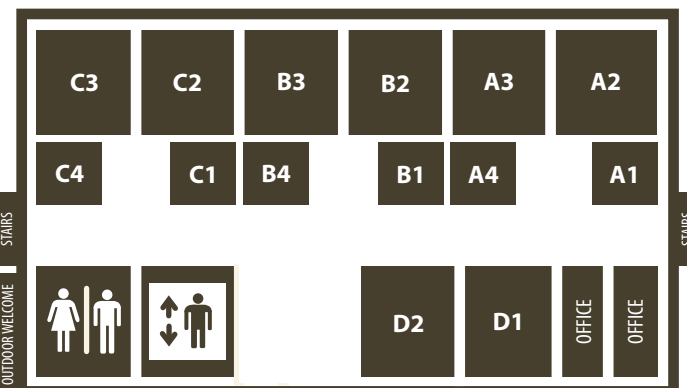

**ADULT CLASSES
EDUCATION ROOMS BEHIND WORSHIP CENTER**

**ADULT CLASSES
3RD FLOOR :: EDUCATION BUILDING**

**CHILDREN & ADULT CLASSES
2ND FLOOR :: EDUCATION BUILDING**

**PRESCHOOL CLASSES
1ST FLOOR :: EDUCATION BUILDING**

SUNDAY MORNING SCHEDULE

9:00 AM - Worship

9:00 AM - Kids Worship Live

10:30 AM - Life Group