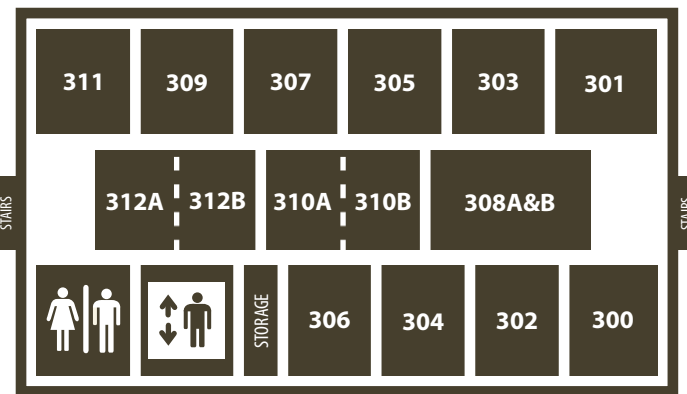

**ADULT CLASSES
EDUCATION ROOMS BEHIND WORSHIP CENTER**

**ADULT CLASSES
3RD FLOOR :: EDUCATION BUILDING**

**CHILDREN & ADULT CLASSES
2ND FLOOR :: EDUCATION BUILDING**

**PRESCHOOL CLASSES
1ST FLOOR :: EDUCATION BUILDING**

SUNDAY MORNING SCHEDULE

9:00 AM - Worship

9:00 AM - Kids Worship Live

10:30 AM - Life Group