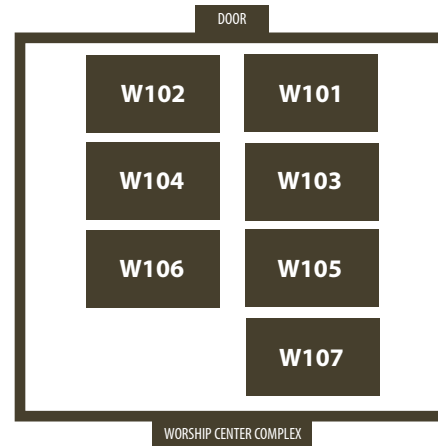

**ADULT CLASSES
EDUCATION ROOMS BEHIND WORSHIP CENTER**

**ADULT CLASSES
3RD FLOOR :: EDUCATION BUILDING**

**CHILDREN & ADULT CLASSES
2ND FLOOR :: EDUCATION BUILDING**

**PRESCHOOL CLASSES
1ST FLOOR :: EDUCATION BUILDING**

SUNDAY MORNING SCHEDULE

9:00 AM - Worship

9:00 AM - Kids Worship Live

10:30 AM - Life Group