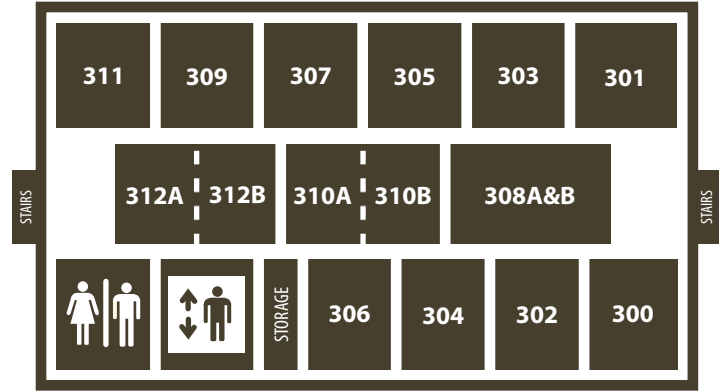

**ADULT CLASSES
3RD FLOOR :: EDUCATION BUILDING**

**CHILDREN & ADULT CLASSES
2ND FLOOR :: EDUCATION BUILDING**

**PRESCHOOL CLASSES
1ST FLOOR :: EDUCATION BUILDING**

WHAT IS LIFE GROUP?

Our Life Groups seek to carry out the mission of our church by connecting people to Jesus Christ and to this local church body through consistent evangelism and follow up. It is where people can grow together as disciples of Jesus and engage in making disciples who are well-equipped to love God and love others. It also is a place to serve alongside one another in MeadowBrook's global and local mission effort throughout the year. Life Groups are so much more than the Sunday morning hour! It truly is life together for the kingdom and glory of God.