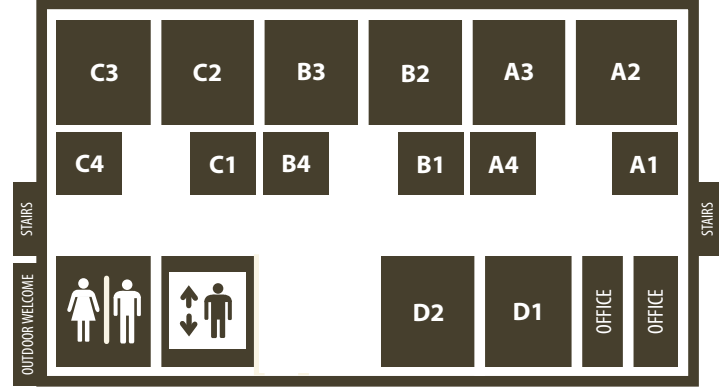

**ADULT CLASSES
3RD FLOOR :: EDUCATION BUILDING**

**CHILDREN & ADULT CLASSES
2ND FLOOR :: EDUCATION BUILDING**

**PRESCHOOL CLASSES
1ST FLOOR :: EDUCATION BUILDING**

WHAT IS LIFE GROUP?

Our Life Groups seek to carry out the mission of our church by connecting people to Jesus Christ and to this local church body through consistent evangelism and follow up. It is where people can grow together as disciples of Jesus and engage in making disciples who are well-equipped to love God and love others. It also is a place to serve alongside one another in MeadowBrook's global and local mission effort throughout the year. Life Groups are so much more than the Sunday morning hour! It truly is life together for the kingdom and glory of God.