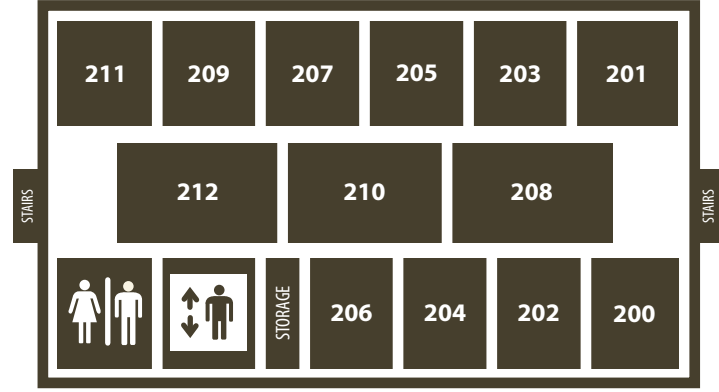

**ADULT CLASSES
3RD FLOOR :: EDUCATION BUILDING**

**CHILDREN & ADULT CLASSES
2ND FLOOR :: EDUCATION BUILDING**

**PRESCHOOL CLASSES
1ST FLOOR :: EDUCATION BUILDING**

WHAT IS LIFE GROUP?

Our Life Groups seek to carry out the mission of our church by connecting people to Jesus Christ and to this local church body through consistent evangelism and follow up. It is where people can grow together as disciples of Jesus and engage in making disciples who are well-equipped to love God and love others. It also is a place to serve alongside one another in MeadowBrook's global and local mission effort throughout the year. Life Groups are so much more than the Sunday morning hour! It truly is life together for the kingdom and glory of God.