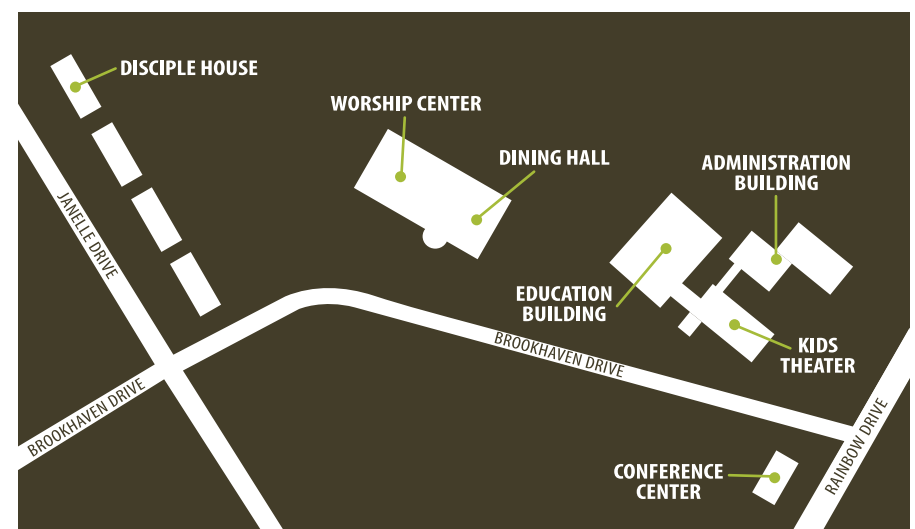

**ADULT CLASSES
3RD FLOOR :: EDUCATION BUILDING**

**CHILDREN & ADULT CLASSES
2ND FLOOR :: EDUCATION BUILDING**

**PRESCHOOL CLASSES
1ST FLOOR :: EDUCATION BUILDING**

WHAT IS LIFE GROUP?

Our Life Groups seek to carry out the mission of our church by connecting people to Jesus Christ and to this local church body through consistent evangelism and follow up. It is where people can grow together as disciples of Jesus and engage in making disciples who are well-equipped to love God and love others. It also is a place to serve alongside one another in MeadowBrook's global and local mission effort throughout the year. Life Groups are so much more than the Sunday morning hour! It truly is life together for the kingdom and glory of God.

**MeadowBrook
CHURCH**

2525 Rainbow Drive | Gadsden, AL 35901
256.442.3550 • mbchurch.com

Updated AUG 2020

**life
group**
*Life together for the
Kingdom of God*

**MEADOWBROOK'S
2020
LIFE GROUP
DIRECTORY**